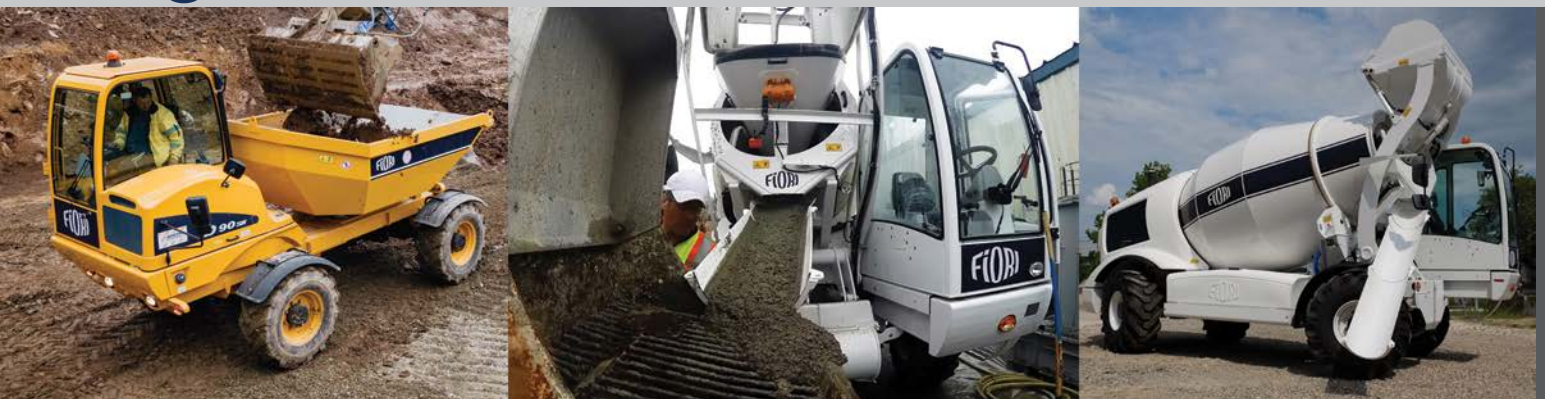

Site Dumpers & Concrete Mixers