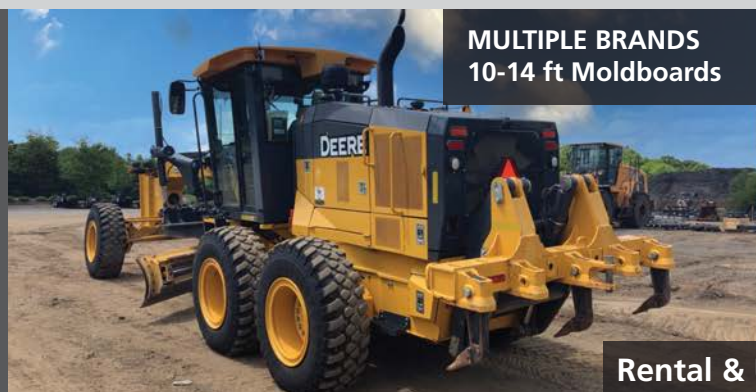

East Coast NED Locations

- NC - Charlotte, Clayton-Raleigh, Lexington, Grimesland, Asheville-Fletcher
- SC - Wellford-Spartanburg, Columbia, Conway-Myrtle Beach, Summerville-Charleston
- FL - Apopka-Orlando, Tampa, Fort Pierce
- GA - Richmond Hill-Savannah, Atlanta-Dallas, Douglas, Macon

Specialty Attachments

At NED, we represent many types high-quality hydraulic attachments made by industry-leading manufacturers like Werk Brau, Prinoth, Denis Cimaf, Connect Work Tools, Shearcore, Hyundai, Pemberton, BTA Breaker Technology America, Brush Wolf, Shearex and many others.

We can help you find the right solution for your equipment.

Other Equipment

MULTIPLE BRANDS
10-14 ft Moldboards

Rental & Used Only

Motor Graders