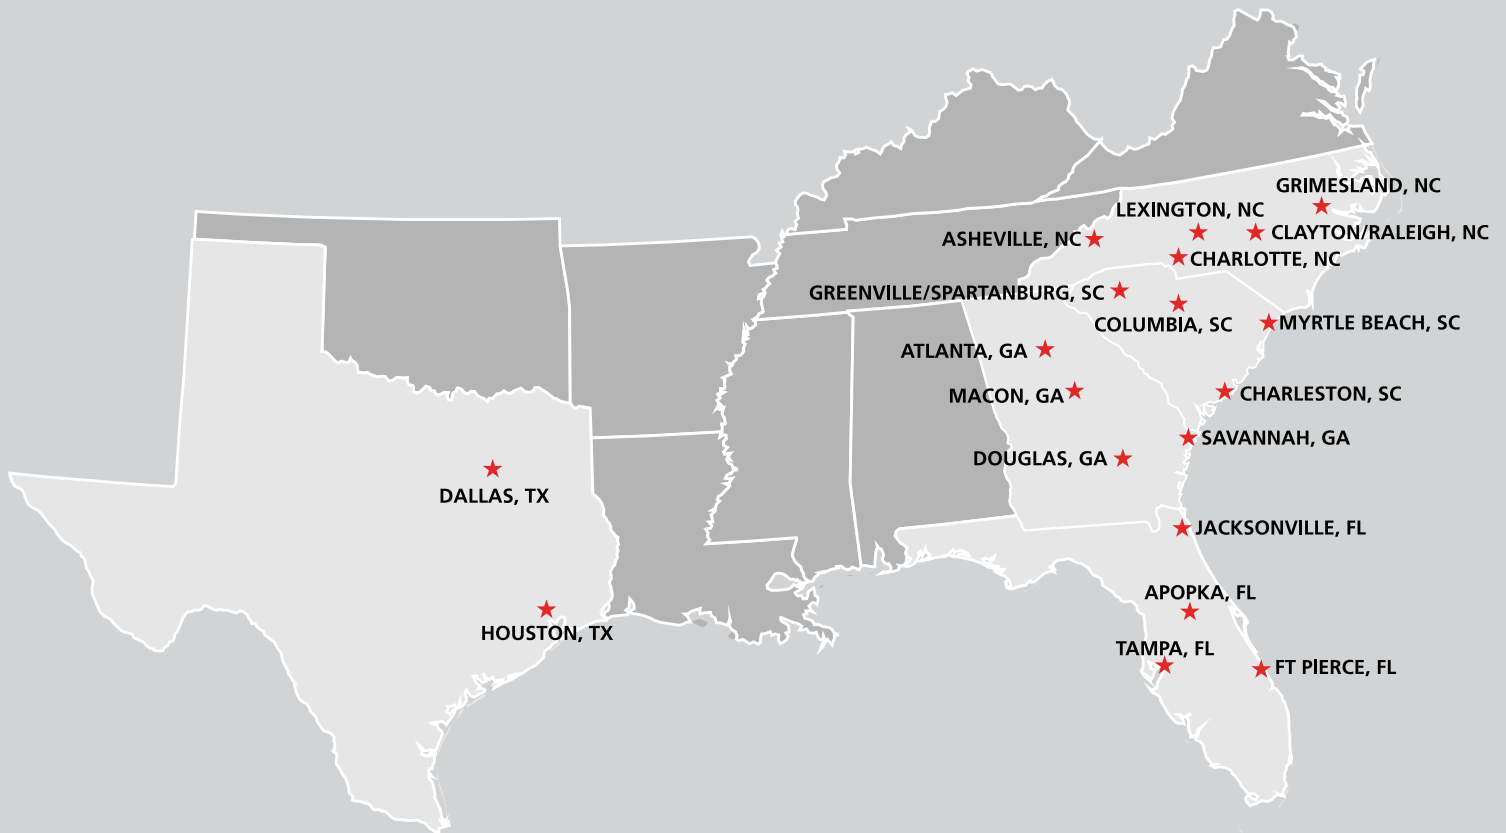

Through continued expansion, NED now spans five states and has nineteen servicing locations.

Over
200
Shop & Field Techs

Over
150
Field Service Trucks

Five States
19
Servicing Branches

HEAVY EQUIPMENT RENTALS

NED LOCATIONS

NC - Charlotte, Clayton-Raleigh, Lexington, Grimesland, Asheville-Fletcher

SC - Wellford-Spartanburg, Columbia, Conway-Myrtle Beach, Summerville-Charleston

FL - Apopka-Orlando, Tampa, Fort Pierce, Jacksonville

GA - Richmond Hill-Savannah, Atlanta-Dallas, Douglas, Macon

TX - Houston, Dallas

Coming Soon - Branches in Ft. Myers, FL, Austin, TX & North East Atlanta, GA

Crawler Excavators

Wheeled Excavators & Material Handlers