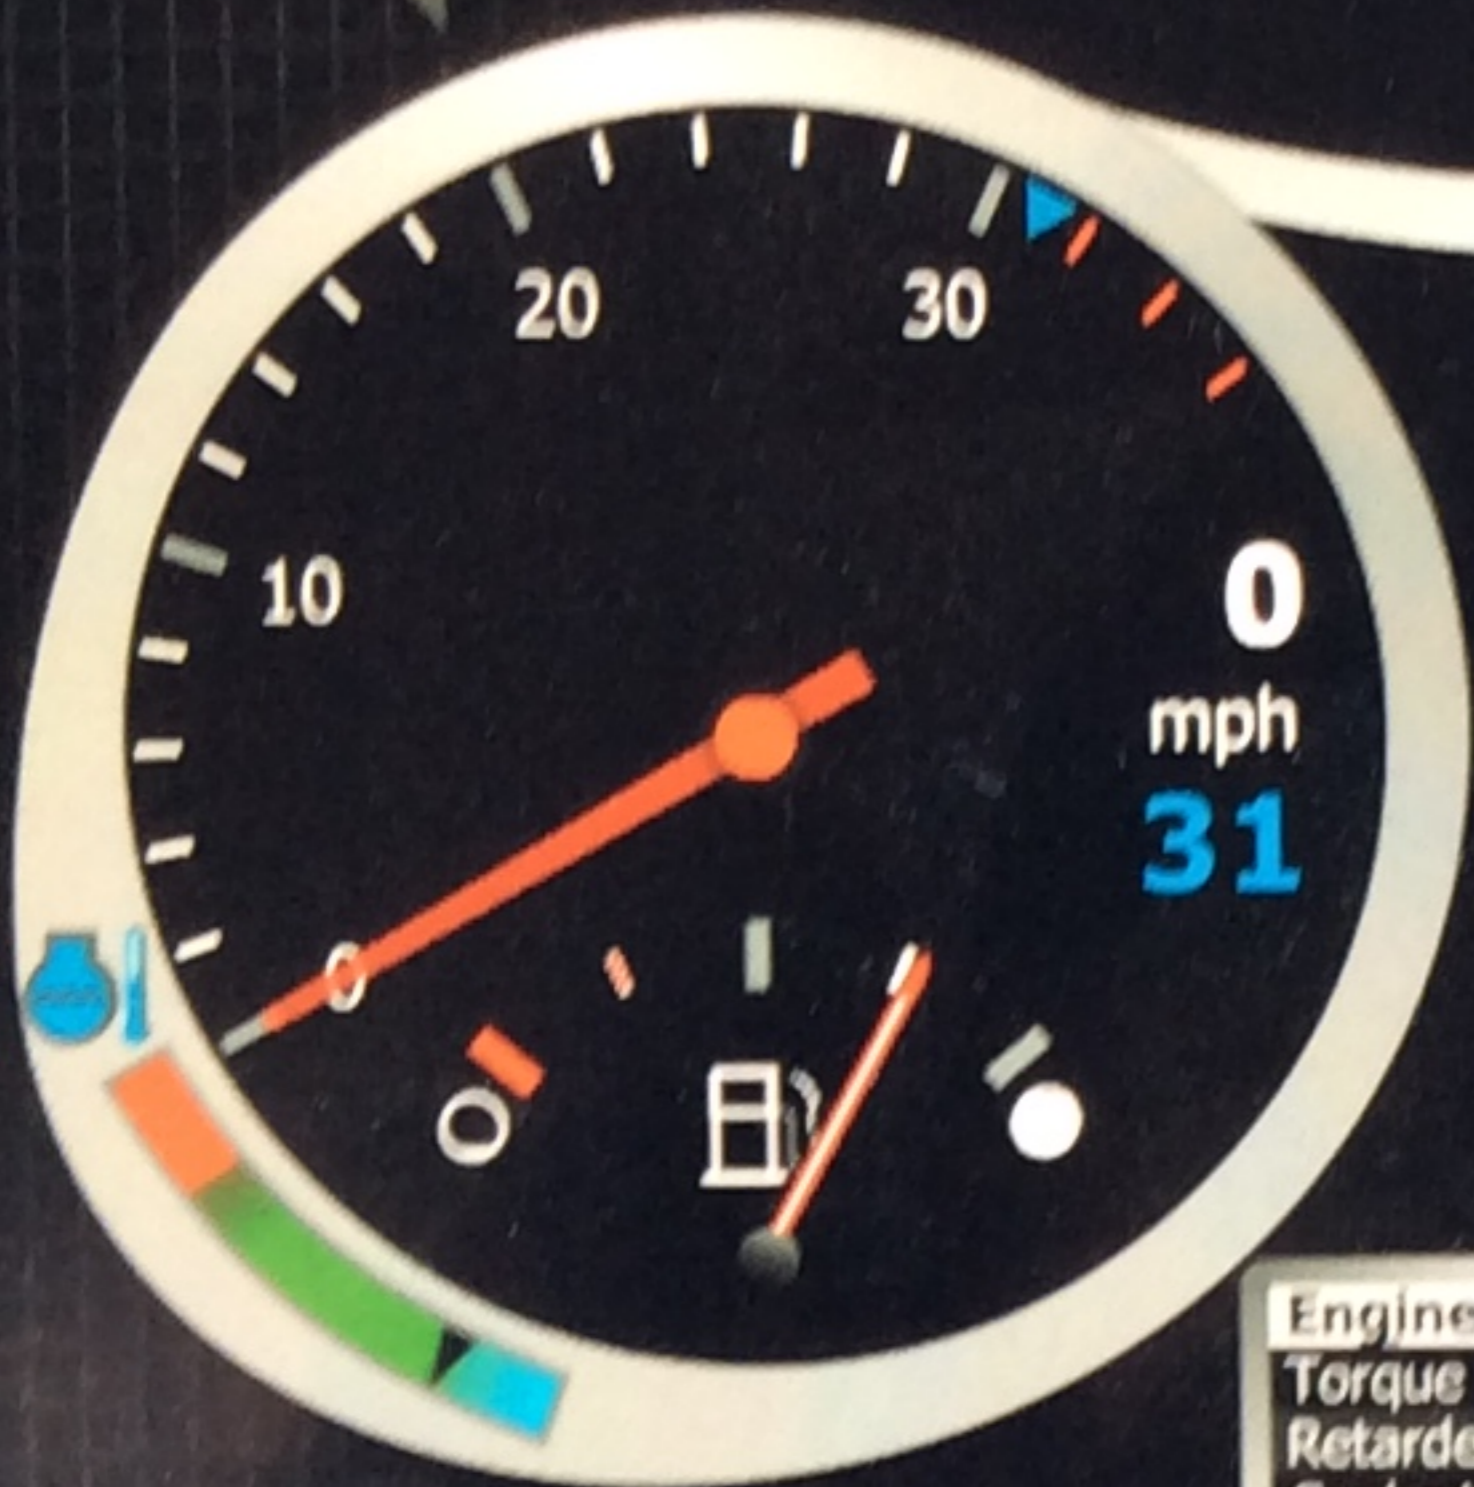

10:49

N 1

3413.9 hrs

Engine	
Torque	7 %
Retarder Torque	0 %
Coolant	123 °F
Fuel Economy	0.9 Imp Gal/H
Oil Pressure	52.2 psi
Boost	0 psi
Air Intake Temperature	105 °F

BELL

B45E

BELL